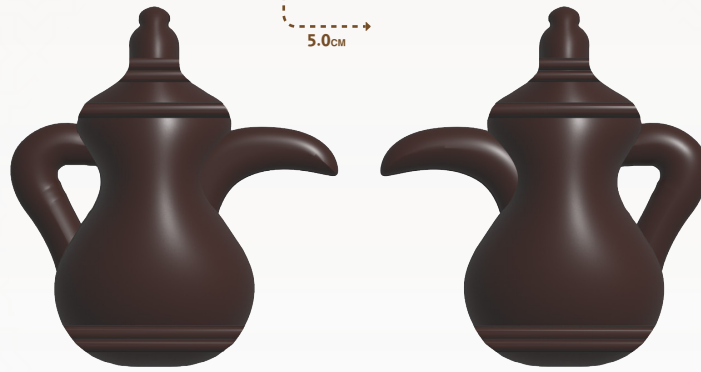

Code: BM10
color: White*Gold
7.0cm
5.5cm

Code: R2219
color: White*Gold
22cm
12cm

22cm
13.7cm

Code: R2212
color: Red*Green*Blue

22cm
13.7cm

Code: R2127
color: Red*Green*Blue

13 cm
9.0 cm

Code: R2211
color: Red*Green*Blue

7 cm
5.5 cm

Code: R2210
color: Red*Green*Blue

8.0cm
8.0cm

Code: R02611
color: Green*orange*Brown

Code: R2502
5.5cm
5.0cm

Code: R2317
color: copper*Green
3.0cm
3.0cm

Code: R2316
color: White*Gold
3.0cm
3.0cm